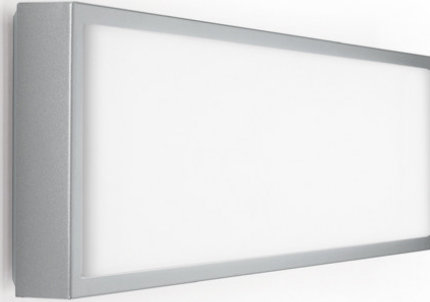

PROJECT	_____
TYPE	_____
NOTES	_____
QUANTITY	_____
DATE	_____

FLAT SURFACE

D12061

GENERAL

Series: Flat
Division: Design
Mounting Type: Surface
Mounting Location: Ceiling
Subcategory: Ambient

PHYSICAL

Shape: Rectangle
Length (mm): 597
Length (in): 23 1/2
Width (mm): 222
Width (in): 8 3/4
Height (mm): 83
Height (in): 3 1/4
Extension (mm): 83
Extension (in): 3 1/4
Weight (kg): 2.73
Weight (lbs): 6
Diffuser: Opal White Satin Acrylic
Fixture Finish: NIC
Fixture Material: Metal

ELECTRICAL

Number of Lamps: 2
Lamp Type: T5 Fluorescent
Bulb Included: Bulb Not Included
Total Output Wattage (W): 48
Max. Wattage Per Lamp (W): 24
Lamp Base: G5
Dimming: Phase Dimming (120Vac Only)
Driver Included: Yes
Driver Location: Integrated
Driver Type: Ballast - Universal
Input Voltage (V): 120 - 277
Upon Request: (Not included - see components) Integral: Phase dimming / Lutron

LED

OPTICAL

RATINGS AND CERTIFICATIONS

Certified By: CSA Certified to UL and CSA Standards
IP rating: IP20

597mm 23 1/2"