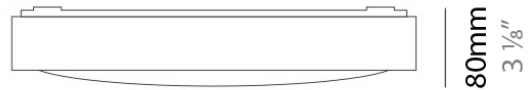

FLAT SURFACE

D12050

GENERAL

Series: Flat
Division: Design
Mounting Type: Surface
Mounting Location: Ceiling
Subcategory: Ambient

PHYSICAL

Shape: Square
Length (mm): 298
Length (in): 11 3/4
Width (mm): 298
Width (in): 11 3/4
Height (mm): 80
Height (in): 3 1/8
Extension (mm): 80
Extension (in): 3 1/8
Light Distribution: Direct
Weight (kg): 2.26
Weight (lbs): 5
Diffuser: Opal White Satin Acrylic
Fixture Finish: Chrome
Fixture Material: Metal

ELECTRICAL

Number of Lamps: 2
Lamp Type: LED Retrofit / CFL
Bulb Included: Bulb Not Included
Total Output Wattage (W): 26 / 36
Max. Wattage Per Lamp (W): 13 / 18
Lamp Base: 2G11
Driver Included: Yes
Driver Location: Integrated
Driver Type: Ballast - Universal
Input Voltage (V): 120 - 277
Lamp Voltage (V): 120

LED

OPTICAL

RATINGS AND CERTIFICATIONS

Certified By: CSA Certified to UL and CSA Standards
IP rating: IP20

298mm 11 3/4"