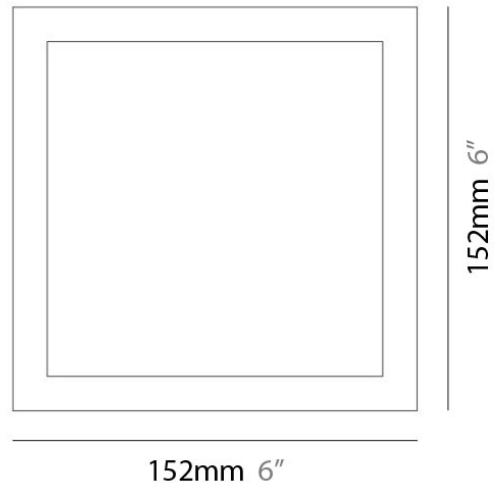

FLAT SURFACE

D12047

PROJECT _____

TYPE _____

NOTES _____

QUANTITY _____

DATE _____

GENERAL

Series: Flat

Division: Design

Mounting Type: Surface

Mounting Location: Wall

Subcategory: Ambient

PHYSICAL

Shape: Square

Length (mm): 152

Length (in): 6.0

Width (mm): 152

Width (in): 6.0

Height (mm): 76

Height (in): 3.0

Extension (mm): 76

Extension (in): 3.0

Light Distribution: Direct

Weight (lbs): 2

Diffuser: Opal White Satin Acrylic

Fixture Finish: Chrome

Fixture Material: Metal

ELECTRICAL

Number of Lamps: 1

Lamp Type: CFL

Bulb Included: Bulb Not Included

Total Output Wattage (W): 13

Max. Wattage Per Lamp (W): 13

Lamp Base: GX23-2

Dimming: Non-Dimmable

Driver Included: Yes

Driver Location: Integrated

Driver Type: Ballast - Universal

Input Voltage (V): 120 - 277

LED

OPTICAL

RATINGS AND CERTIFICATIONS

Certified By: CSA Certified to UL and CSA Standards

IP rating: IP20