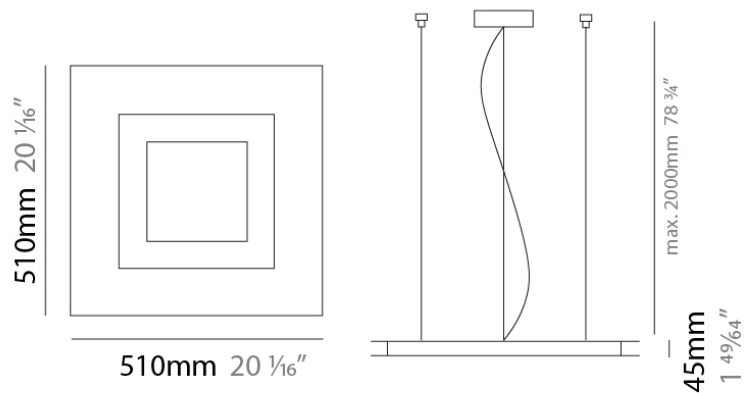

PROJECT	
TYPE	
NOTES	
QUANTITY	
DATE	

FLAT SUSPENSION

D81429-WHI

GENERAL

Series: Flat
Brand: Panzeri
Division: Design
Mounting Type: Suspension
Mounting Location: Ceiling
Subcategory: Ambient

PHYSICAL

Shape: Square
Length (mm): 510
Length (in): 20 1/16
Width (mm): 510
Width (in): 20 1/16
Height (mm): 45
Height (in): 1 3/4
Max. Overall Height (mm): 2510
Max. Overall Height (in): 98 13/16
Light Distribution: Direct / Indirect
Weight (kg): 7.21
Weight (lbs): 15.89
Diffuser: White Blown Glass
Fixture Material: Metal

ELECTRICAL

Lamp Type: LED
Input Wattage (W): 61
Total Output Wattage (W): 57.5
Max. Wattage Per Lamp (W): 46 / 11.5
Dimming: Tri-Mode (Non-Dimming and Phase Dimming (120Vac only) and 0-10V Dimming)
Driver Included: Yes
Driver Location: Integrated
Driver Type: Constant Current - Universal
Driver Class: Class 2
Input Voltage (V): 120 - 277
Constant Current (mA): 700

LED

Color Temperature (°K): 3000
Max. Delivered Lumen (lm): 4077
Nominal Lumen (lm): 4800lm down+1200lm up
CRI: >80 CRI
Lamp Life (hrs): 60000

OPTICAL

RATINGS AND CERTIFICATIONS

Certified By: CSA Certified to UL and CSA Standards
IP rating: IP40