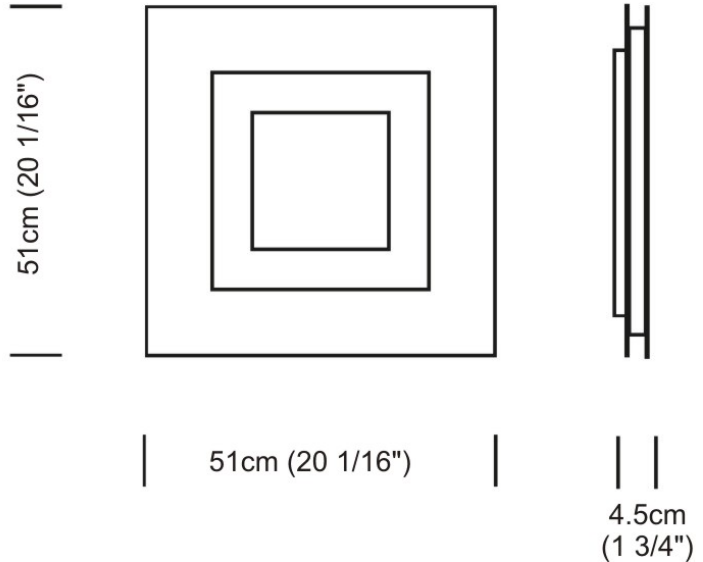

FLAT SURFACE

D82230-WHI

GENERAL

Series: Flat
Brand: Panzeri
Division: Design
Mounting Type: Surface
Mounting Location: Ceiling
Subcategory: Ambient

PHYSICAL

Shape: Square
Length (mm): 510
Length (in): 20 1/16
Width (mm): 510
Width (in): 20 1/16
Height (mm): 45
Height (in): 1 3/4
Light Distribution: Direct / Indirect
Weight (kg): 5.236
Weight (lbs): 11.54
Diffuser: Polycarbonate - Opal
Fixture Material: Metal

ELECTRICAL

Input Wattage Range: 30 - 49 W
Lamp Type: LED
Input Wattage (W): 48
Total Output Wattage (W): 46
Dimming: Non-Dimming / Phase Dimming (120Vac only) / 0-10V Dimming
Driver Included: Yes
Driver Location: Integrated
Driver Type: Constant Current - Universal
Driver Class: Class 2
Input Voltage (V): 120 - 277
Constant Current (MA): 350

LED

Color Temperature (°K): 3000
Max. Delivered Lumen (lm): 3202
Nominal Lumen (lm): 5700
CRI: >80 CRI
Efficiency (%): 56.175%
Lamp Life (hrs): 70000

OPTICAL

RATINGS AND CERTIFICATIONS

Certified By: CSA Certified to UL and CSA Standards
IP rating: IP40